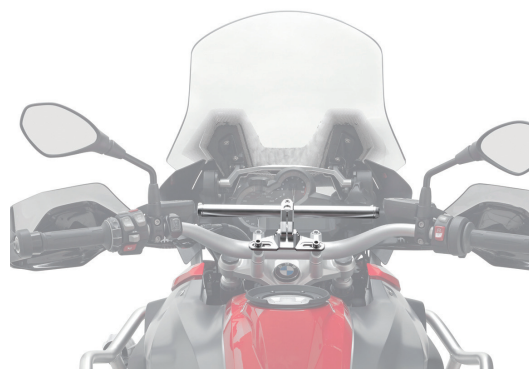

KS900A- SMART BAR	
KS900A	Supporto universale da manubrio in alluminio per il fissaggio di portanavigatori, porta smatphone, portatelepass. <i>Universal aluminum handle bar to install GPS holders, smartphone holders, electronic device holders for road use.</i>
01SKIT	Kit viteria specifico per montare lo Smart Bar KS900A / <i>Specific kit to mounting the KS900A Smart Bar</i>
02SKIT	Kit viteria specifico per montare lo Smart Bar KS900A / <i>Specific kit to mounting the KS900A Smart Bar</i>
03SKIT	Kit viteria specifico per montare lo Smart Bar KS900A / <i>Specific kit to mounting the KS900A Smart Bar</i>
04SKIT	Kit viteria specifico per montare lo Smart Bar KS900A / <i>Specific kit to mounting the KS900A Smart Bar</i>
05SKIT	Kit viteria specifico per montare lo Smart Bar KS900A / <i>Specific kit to mounting the KS900A Smart Bar</i>

MOTORCYCLE MODELS ON WHICH IT IS POSSIBLE TO MOUNT THE SMART BAR (with the specific fitting kit)

APRILIA

Shiver 750 / GT (10 > 13)	01SKIT
Dorsoduro 750 (08 > 13)	01SKIT
Shiver 750 / GT (10 > 13)	01SKIT
Mana 850 / 850GT (08 > 13)	01SKIT
Caponord 1200 (13)	01SKIT
Dorsoduro 1200	01SKIT