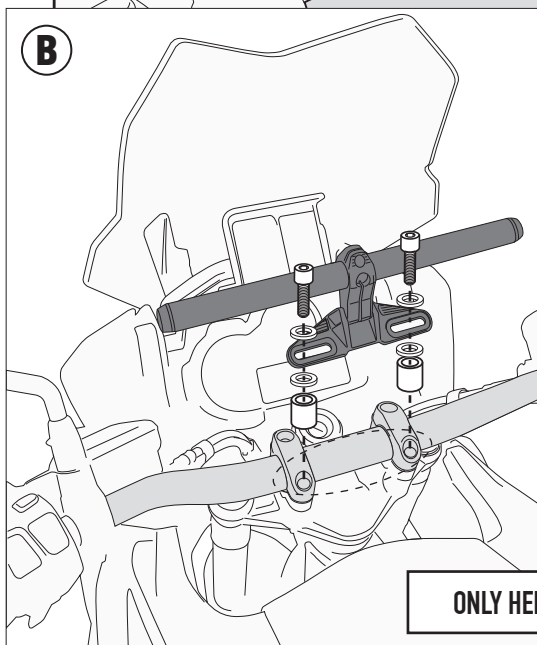

05SKIT

KIT PER SMART BAR/SMART MOUNT - KIT FOR SMART BAR/SMART MOUNT - KIT POUR SMART BAR/SMART MOUNT
KIT FÜR SMART BAR/SMART MOUNT - KIT PARA SMART BAR/SMART MOUNT - KIT PARA SMART BAR/SMART MOUNT

ONLY HERE