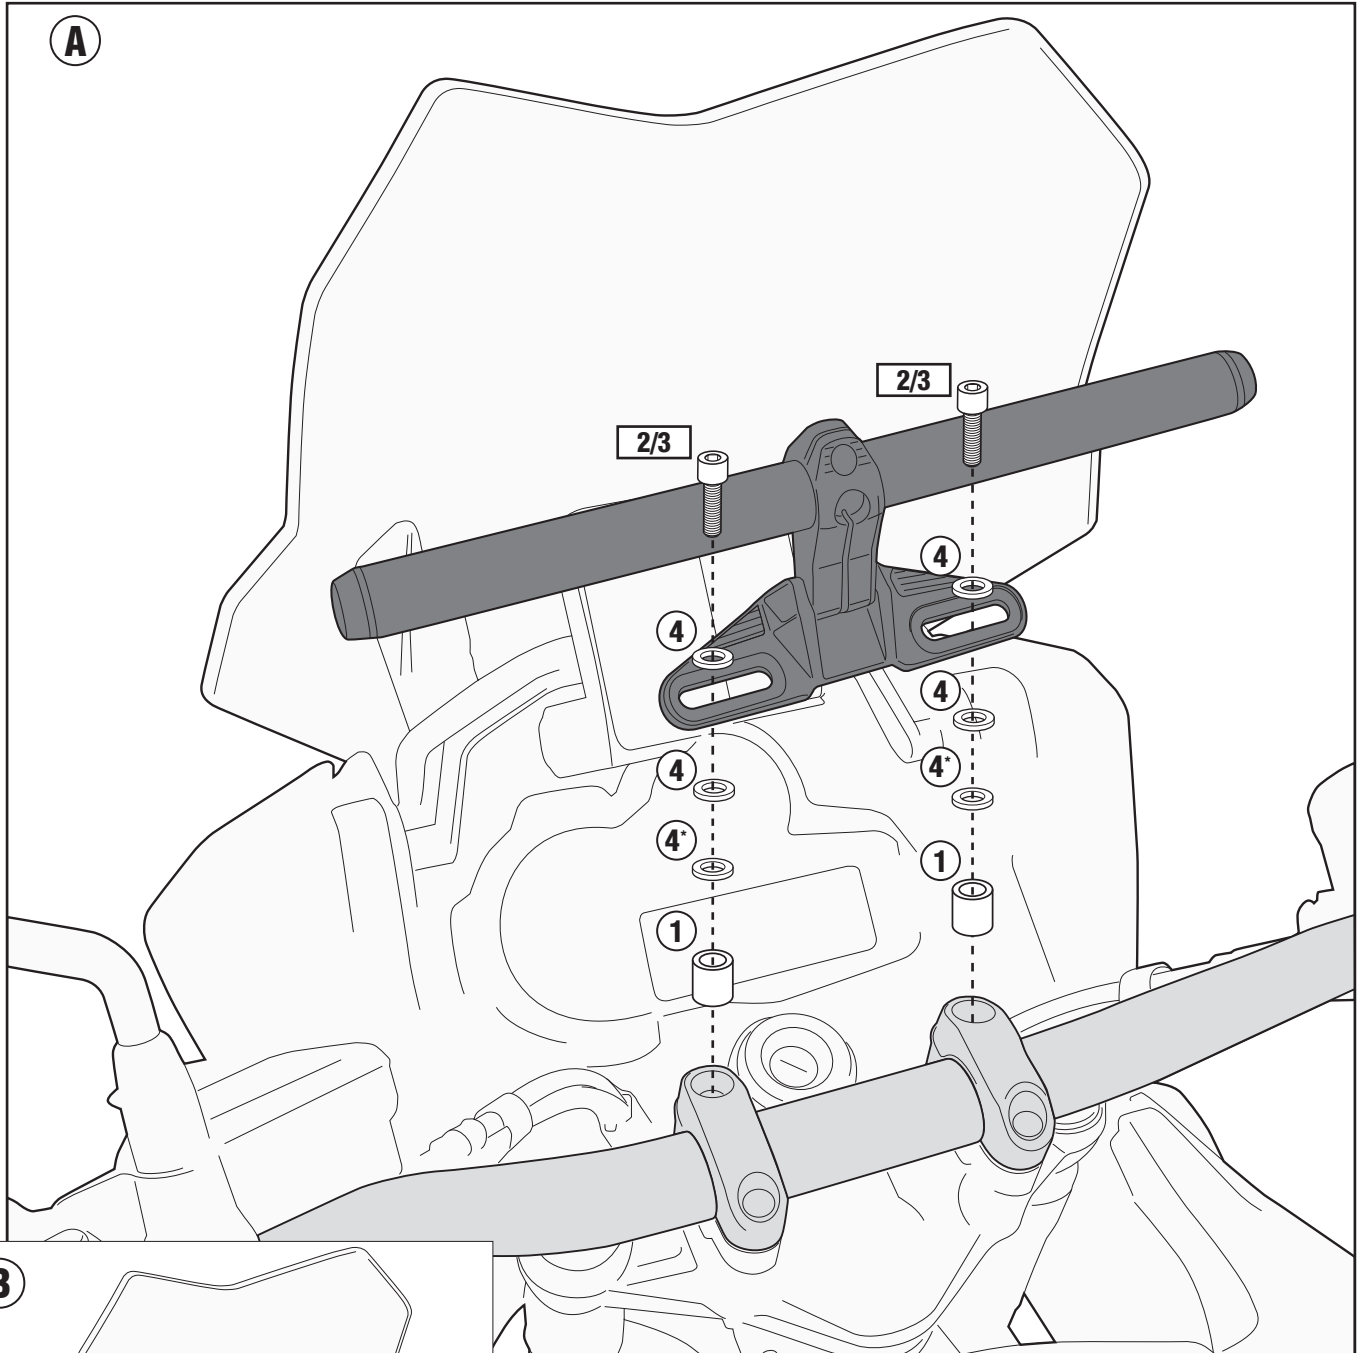

05SKIT

KIT PER SMART BAR/SMART MOUNT - KIT FOR SMART BAR/SMART MOUNT - KIT POUR SMART BAR/SMART MOUNT
KIT FÜR SMART BAR/SMART MOUNT - KIT PARA SMART BAR/SMART MOUNT - KIT PARA SMART BAR/SMART MOUNT

ONLY HERE